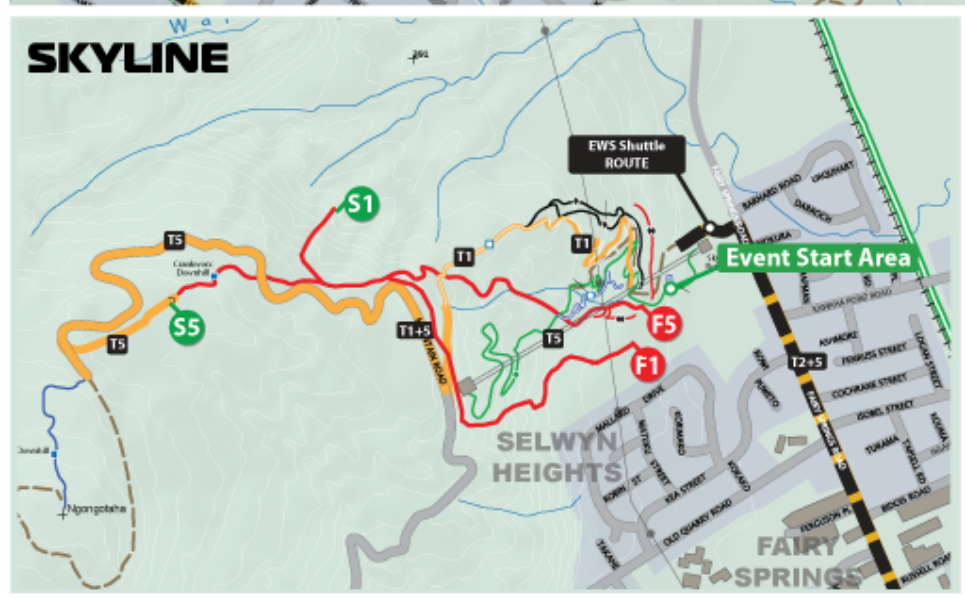

PRESENTED BY
CAMELBAK

DISTANCE: 60.7 km CLIMB: 1725 m DESCENT: 1429m