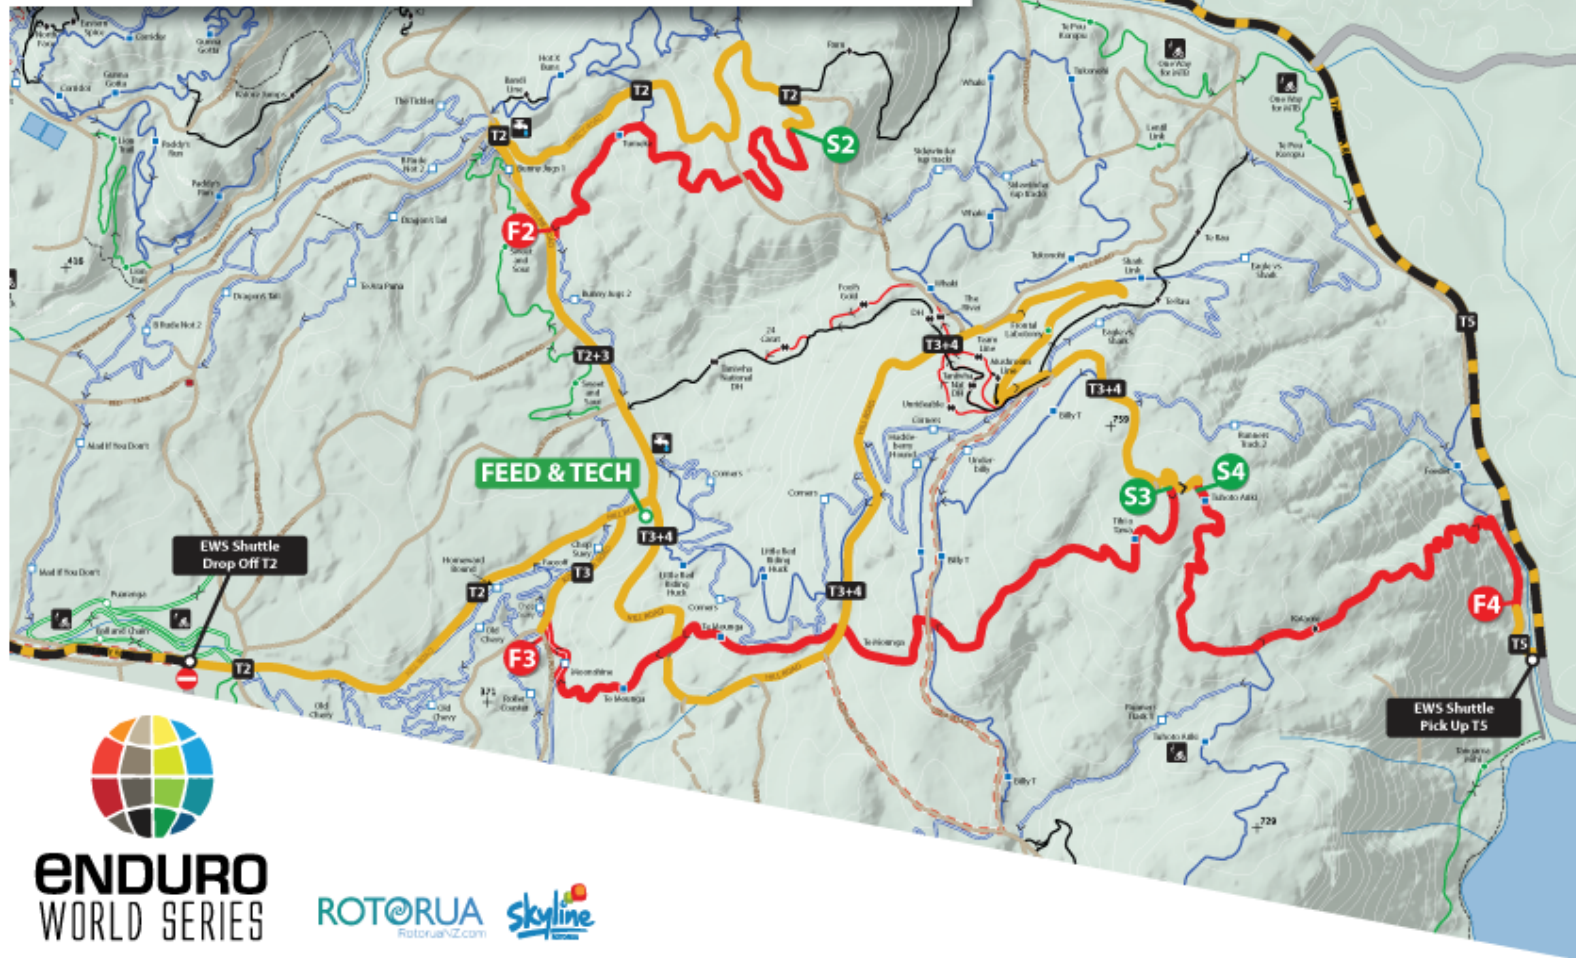

PRESENTED BY
CAMELBAK

DISTANCE: 60.7 km CLIMB: 1725 m DESCENT: 1429m