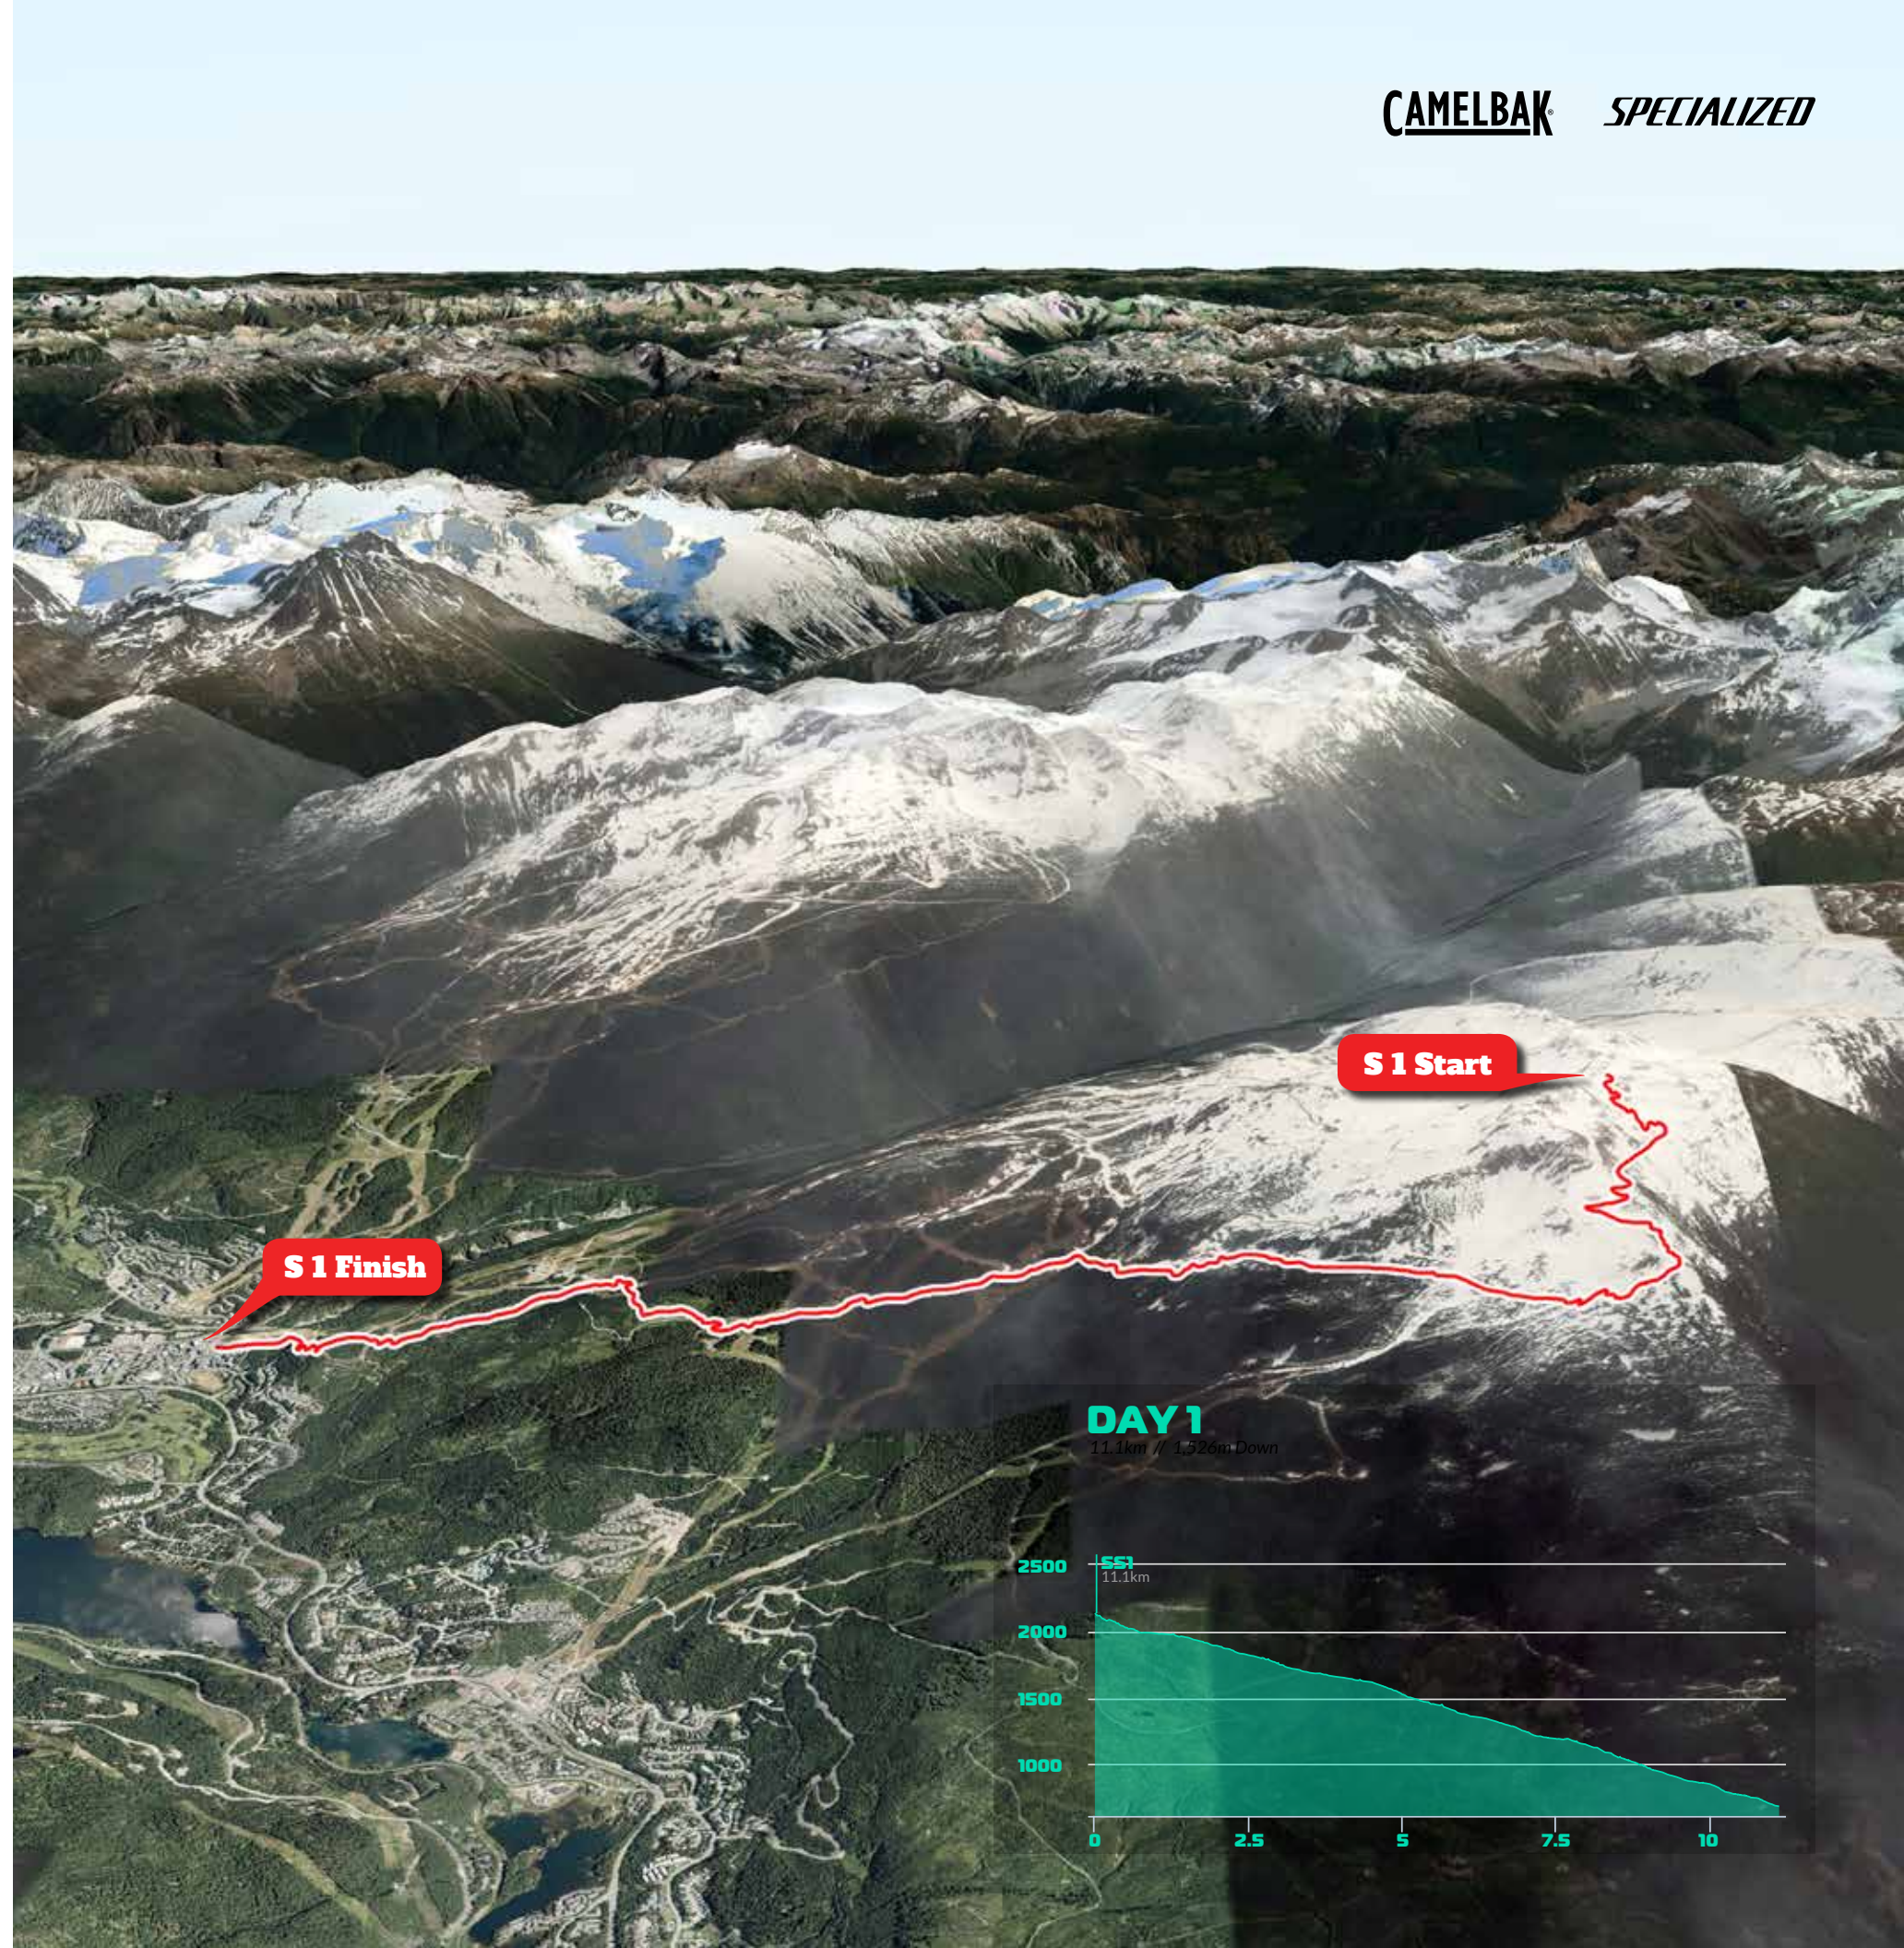

CRANKWORX WHISTLER

AUGUST 9 - 18 ♦ 2019

SRAM®

MAXXIS®

Kokanee
GLACIER FRESH BEER

Stage 1: Top of the World > No Joke > Drop in Clinic > No Joke > Little Alder > Express Way > Too Tight > Upper & Lower Angry Pirate > World Cup Single Track > Afternoon Delight > Longhorn > Monkey Hands

Stage 2: Jaws > Billy's Epic

Stage 3: Golden Boner > Roam in the Loam > Instant Gratification

Stage 4: No Joke > 7 Year War > 7 Years More > No Joke > Sabre Tooth Horse > South Park > Delayed Fuse > Shomo Shabos

Stage 5: Line of Control

Stage 6: In Deep > Fatrobot > Express Way > Fantastic > Upper Whistler Downhill > Clown Shoes > Lower Joyride > Monkey Hands

CAMELBAK® SPECIALIZED

S 1 Start

S 1 Finish

DAY 1

11.1km // 1,526m Down

S 3 Finish

Tech / Feed Zone

S 2 Finish

S 2 Start

DAY 2

45km // 1,396m Climb // 1,629m Lift // 3,025m Down