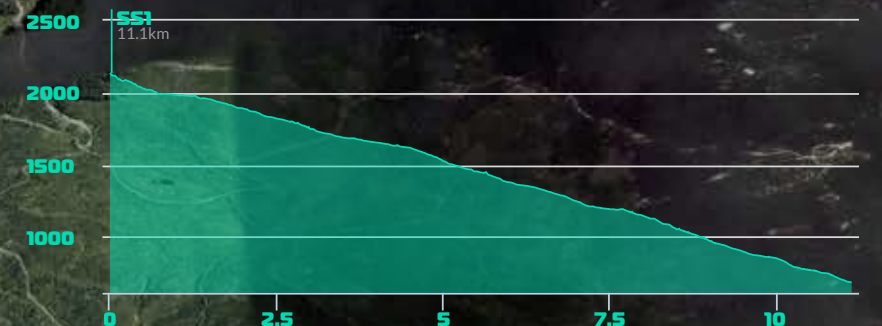

Stage 5: Line of Control

Stage 6: In Deep > Fatrobot > Express Way > Fantastic > Upper Whistler Downhill > Clown Shoes > Lower Joyride > Monkey Hands

CAMELBAK® SPECIALIZED

S 1 Start

S 1 Finish

DAY 1

11.1km // 1,526m Down

S 4 Start

S 5 Start

S 6 Start

S 4 Finish

S 5 Finish

S 3 Start

Start / Finish

S 6 Finish

S 3 Finish

Tech / Feed Zone

S 2 Finish

S 2 Start

DAY 2

45km // 1,396m Climb // 1,629m Lift // 3,025m Down