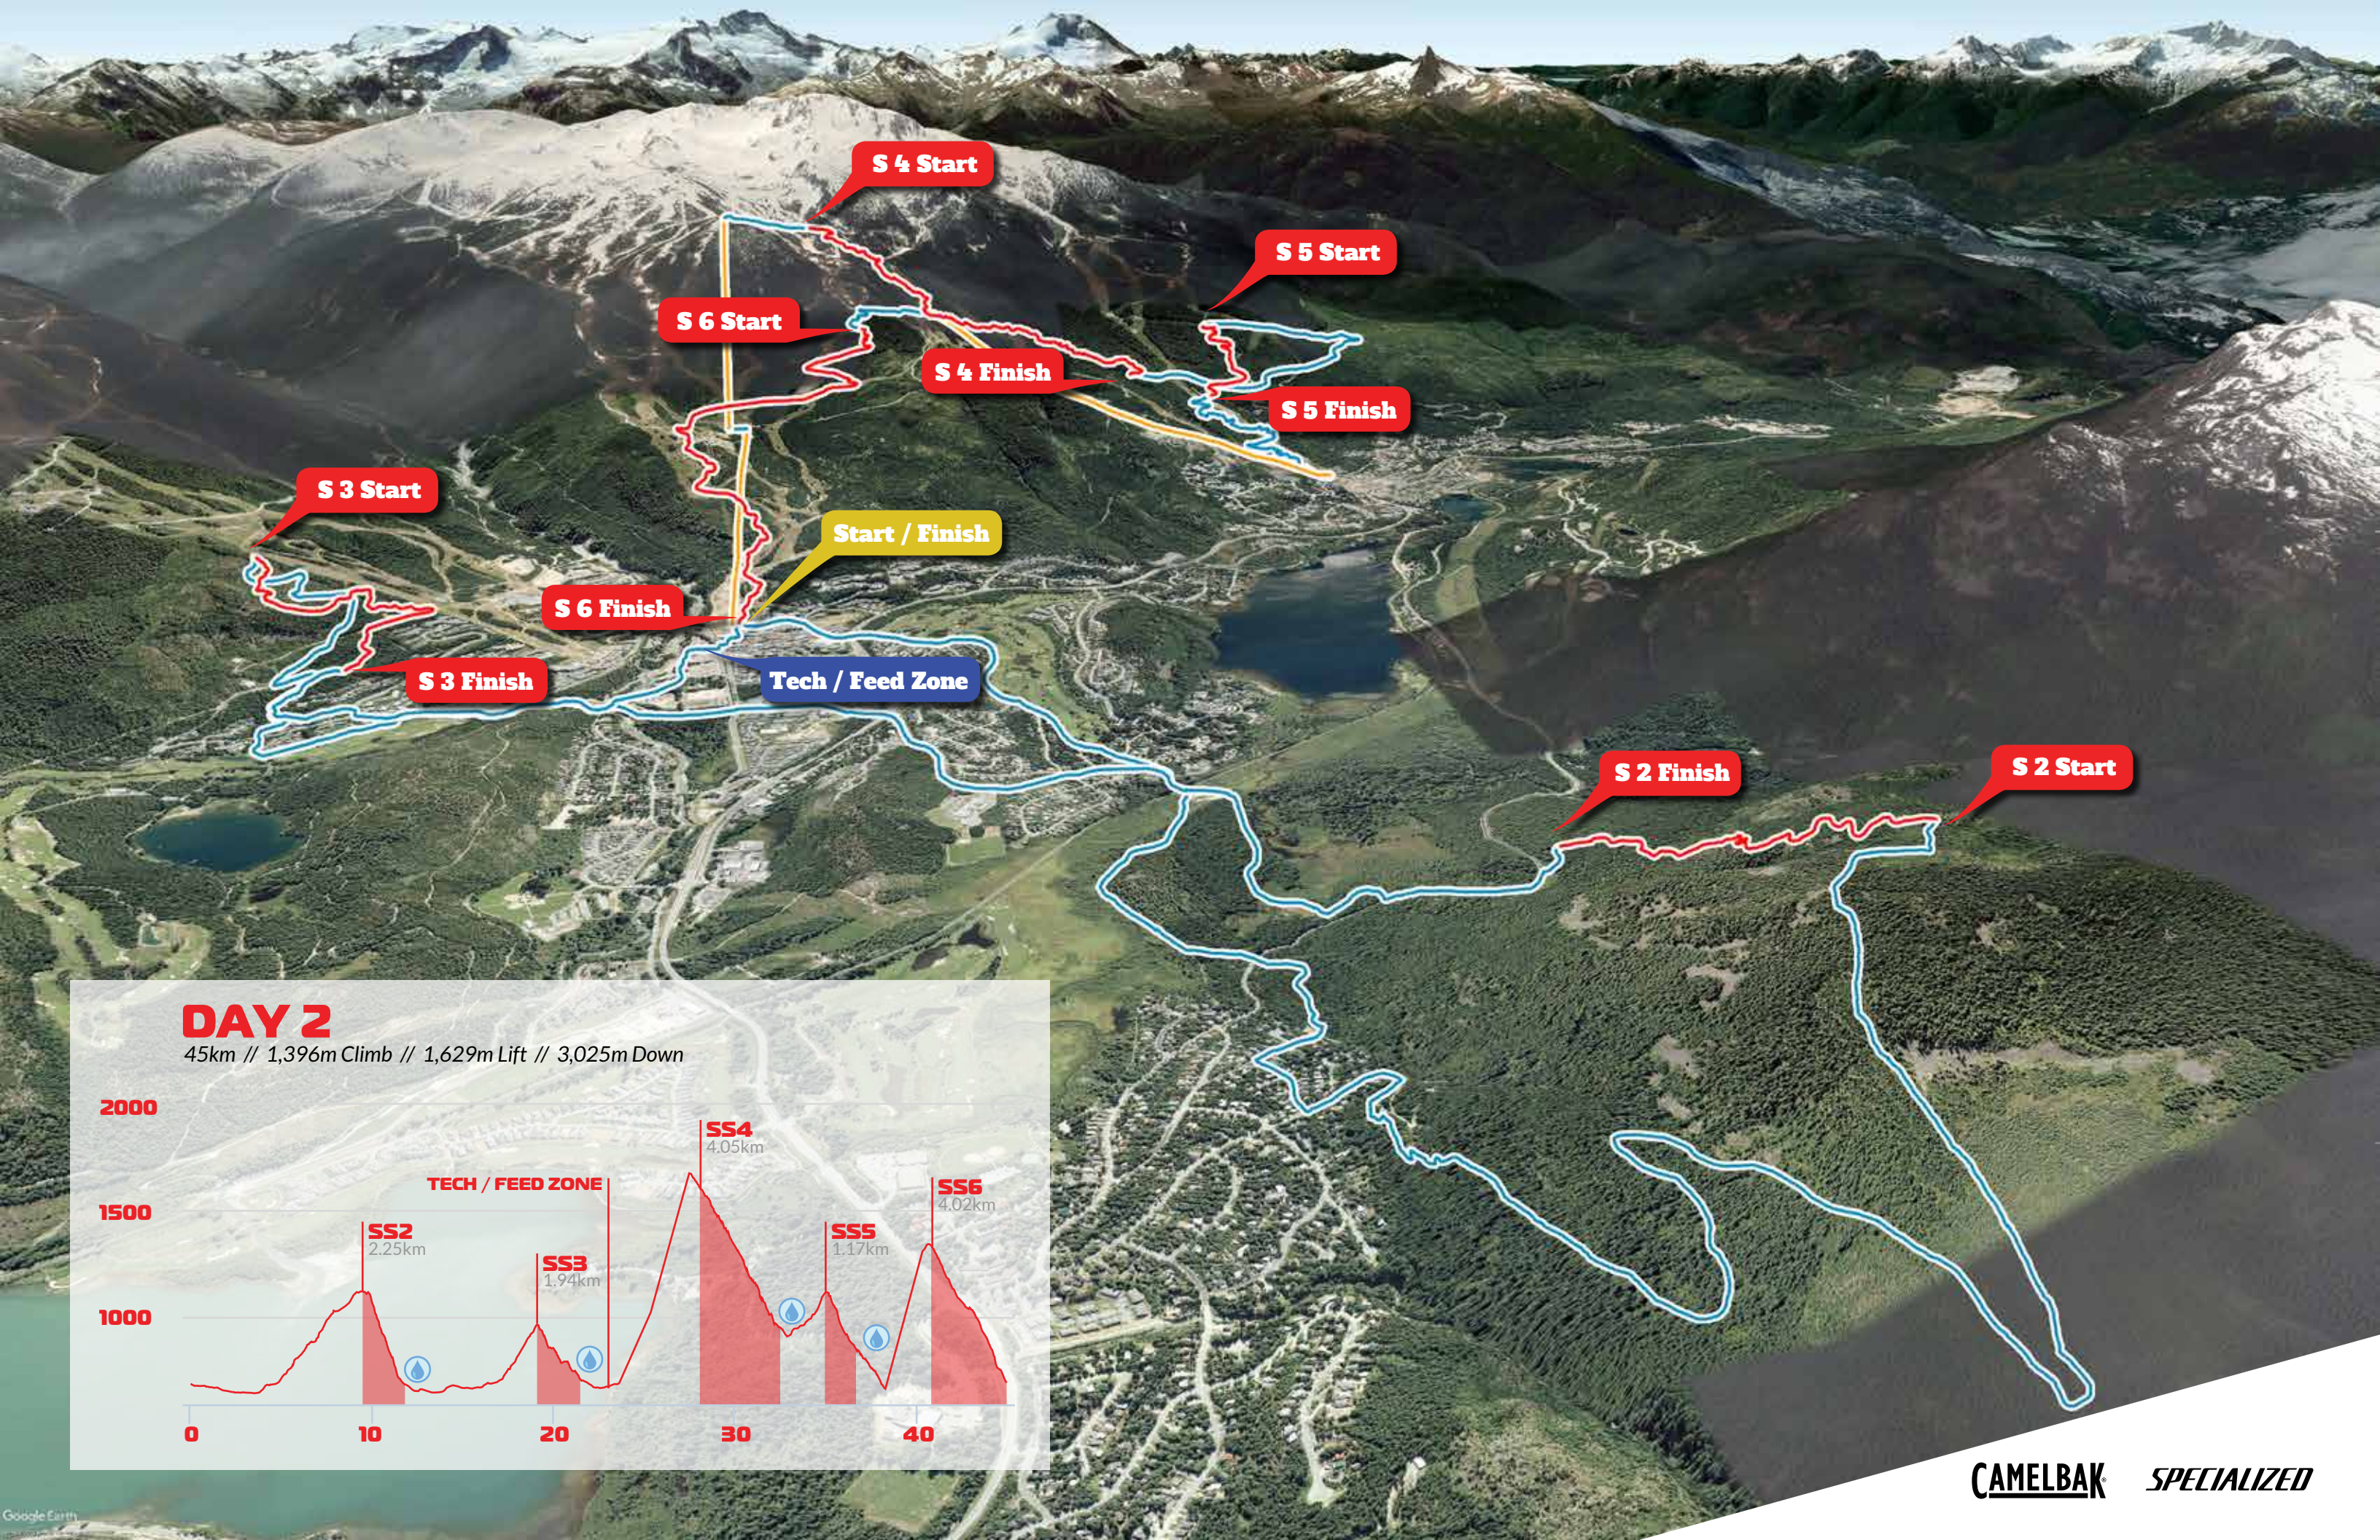

CRANKWORX WHISTLER

AUGUST 9 - 18 ♦ 2019

SRAM®

MAXXIS®

Kokanee
GLACIER FRESH BEER

Stage 1: Top of the World > No Joke > Drop in Clinic > No Joke > Little Alder > Express Way > Too Tight > Upper & Lower Angry Pirate > World Cup Single Track > Afternoon Delight > Longhorn > Monkey Hands

Stage 2: Jaws > Billy's Epic

Stage 3: Golden Boner > Roam in the Loam > Instant Gratification

Stage 4: No Joke > 7 Year War > 7 Years More > No Joke > Sabre Tooth Horse > South Park > Delayed Fuse > Shomo Shabos

Stage 5: Line of Control

Stage 6: In Deep > Fatrobot > Express Way > Fantastic > Upper Whistler Downhill > Clown Shoes > Lower Joyride > Monkey Hands

CAMELBAK® SPECIALIZED

S 1 Start

S 1 Finish

DAY 1

11.1km // 1,526m Down

S 3 Finish

Tech / Feed Zone

S 2 Finish

S 2 Start

DAY 2

45km // 1,396m Climb // 1,629m Lift // 3,025m Down