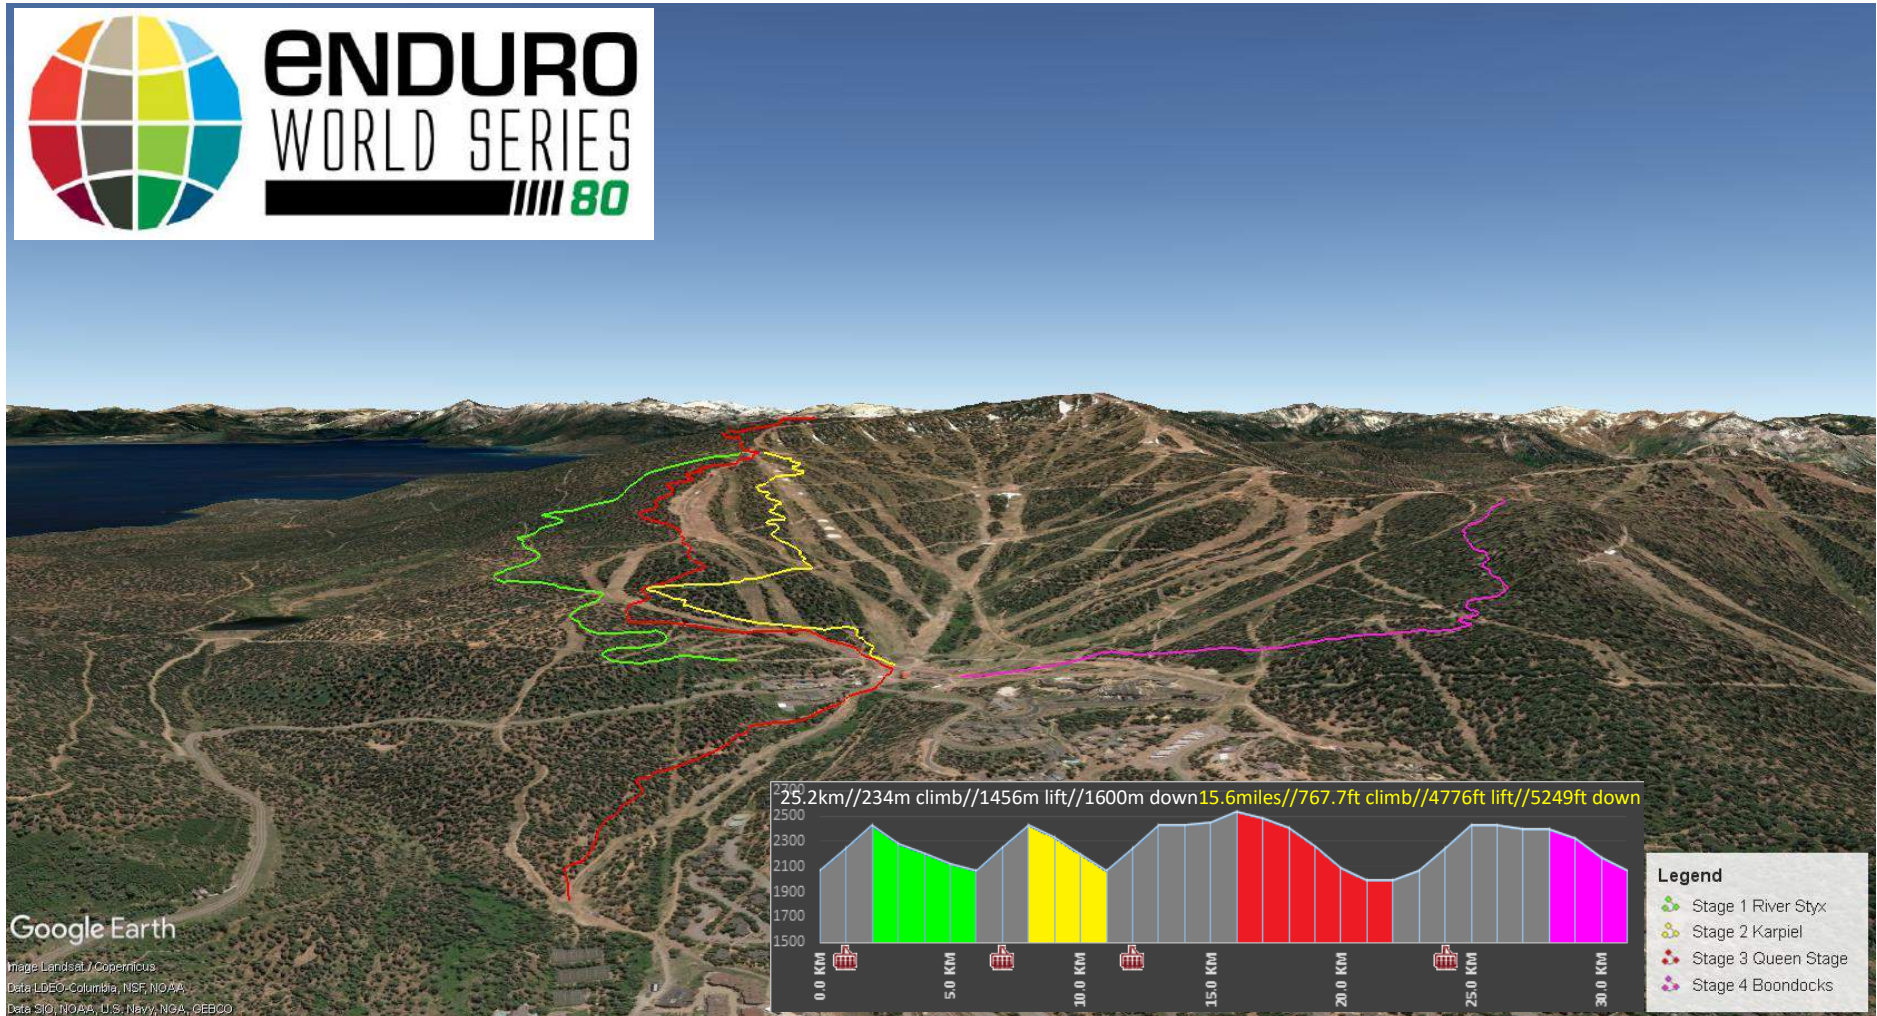

north lake tahoe

Chamber | CVB | Resort Association

ENDURO WORLD SERIES 2019

ENDURO  
WORLD SERIES  
80

Google Earth

Image Landsat / Copernicus  
Data LDEO, Columbia, NSF, NOAA  
Data SIO, NOAA, U.S. Navy, NGA, GEBCO

**Stage 1:** Sticks & Stones > (New) River Styx > Flameout > Woods > Manure Pile > Kickback

**Stage 2:** Sinuous > Karpiel > 502Rd > Lower Sticks

**Stage 3:** Tahoe Trail > (New) Tahoe Trail Cut > Upper Karpiel > Sticks & Stones > Pho Dogg > Mineshaft > Liftline

**Stage 4:** Boondocks