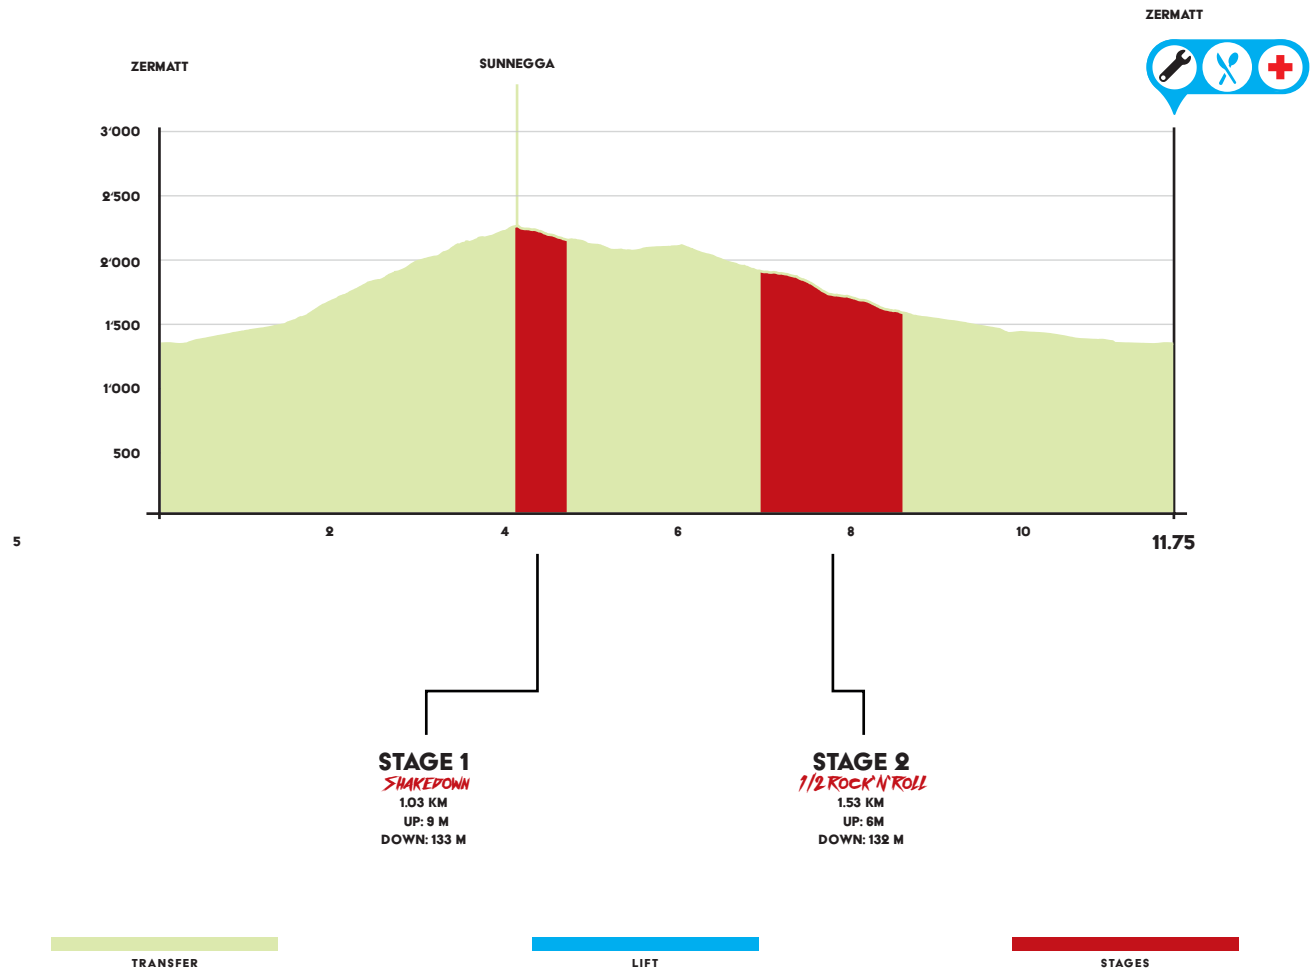

ZERMATT SWITZERLAND

LOOP 1

STAGE 1: *SHAKEDOWN*
STAGE 2: *1/2 ROCK'N'ROLL*
STAGE 3: *LAKE LINK*
STAGE 4: *ROCK'N'ROLL EXTENDED*
UPHILL: *RIO*
STAGE 5: *ROCK'N'ROLL CLASSIC*

— SPECIAL STAGES
— TRANSFER
— LIFTS

AUGUST 28, 2020

2 STAGES

STAGES 2.56 KM
STAGES UP: 15 M
STAGES DOWN: 364 M

TRANSFERS: 9.19 KM
TRANSFERS UP: 721 M
TRANSFERS DOWN: 371 M

ZERMATT SWITZERLAND

LOOP 2

STAGE 1: SHAKEDOWN
STAGE 2: 1/2 ROCK'N'ROLL
STAGE 3: LAKE LINK
STAGE 4: ROCK'N'ROLL EXTENDED
UPHILL: RIO
STAGE 5: ROCK'N'ROLL CLASSIC

TÄSCH

FURI

STATS LOOP 2 EWS E-SERIES ZERMATT

AUGUST 28, 2020

2 STAGES

STAGES 6.91 KM
STAGES UP: 24 M
STAGES DOWN: 1'084 M

TRANSFERS: 15.92 KM
TRANSFERS UP: 1'092 M
TRANSFERS DOWN: 704 M

ZERMATT SWITZERLAND

AUGUST 28, 2020

1 POWER STAGE

1 STAGE

STAGES 3.16 KM
STAGES UP: 79 M
STAGES DOWN: 487 M

TRANSFERS: 14.14 KM
TRANSFERS UP: 720 M
TRANSFERS DOWN: 312 M