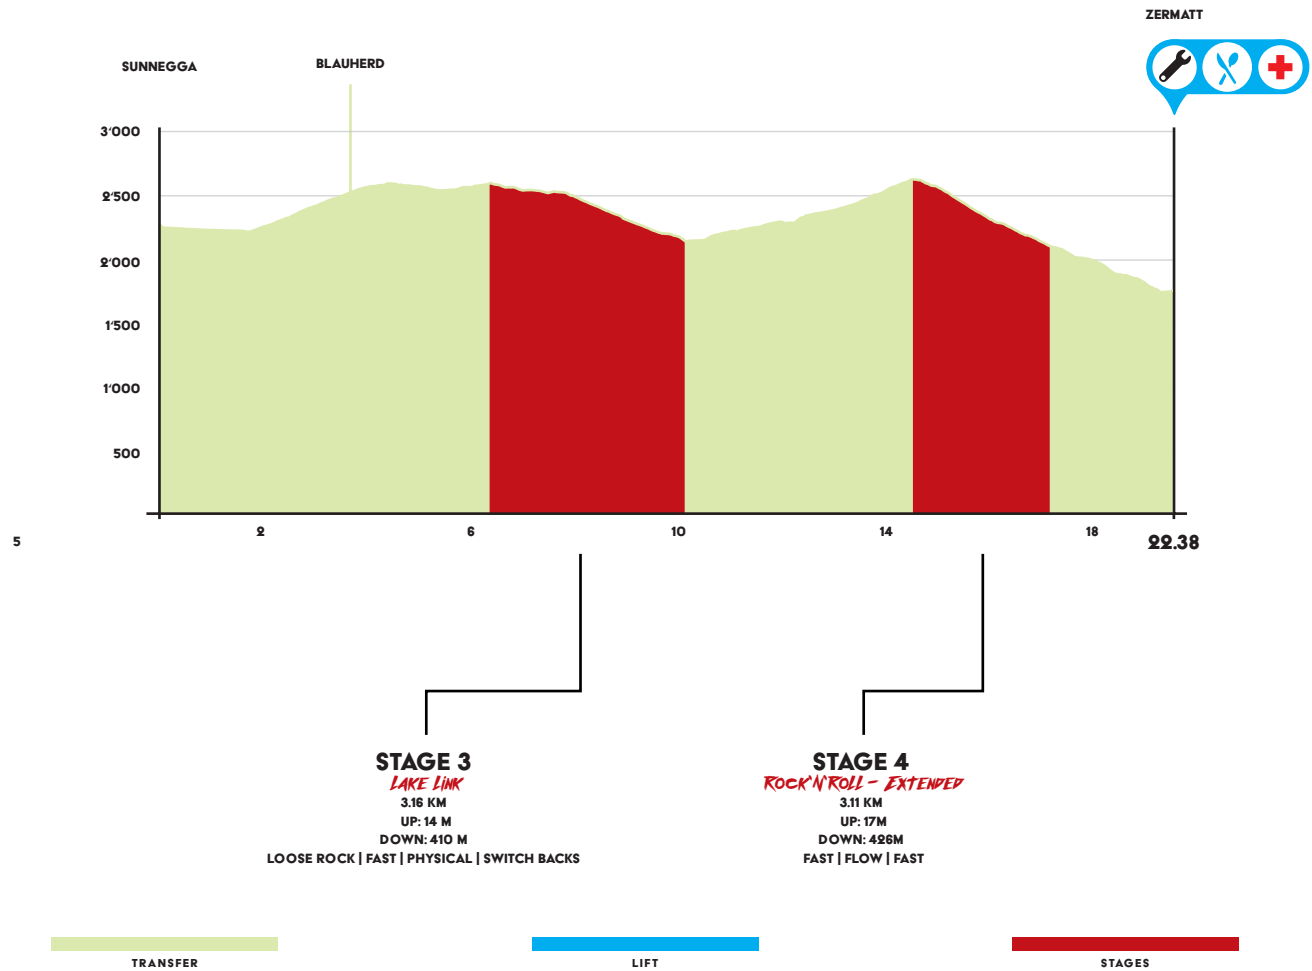

TÄSCH

FURI

STATS LOOP 2 EWS E-SERIES ZERMATT

AUGUST 28, 2020

2 STAGES

STAGES 6.91 KM
STAGES UP: 24 M
STAGES DOWN: 1'084 M

TRANSFERS: 15.92 KM
TRANSFERS UP: 1'092 M
TRANSFERS DOWN: 704 M

ZERMATT SWITZERLAND

LOOP 3

- STAGE 1: SHAKEDOWN
- STAGE 2: 1/2 ROCK'N'ROLL
- STAGE 3: LAKE LINK
- STAGE 4: ROCK'N'ROLL EXTENDED
- STAGE 5: RIO
- STAGE 6: ROCK'N'ROLL CLASSIC

- SPECIAL STAGES
- TRANSFER
- LIFTS

TECH ZONE

STATION SUNNEGGA

TÄSCH

STAGE 6

STAGE 5

BLAUHERD

SUNNEGGA

MATTERHORN

FURI

STATS LOOP 3 EWS E-SERIES ZERMATT

AUGUST 28, 2020

1 POWER STAGE

1 STAGE

STAGES 3.16 KM
STAGES UP: 79 M
STAGES DOWN: 487 M

TRANSFERS: 14.14 KM
TRANSFERS UP: 720 M
TRANSFERS DOWN: 312 M