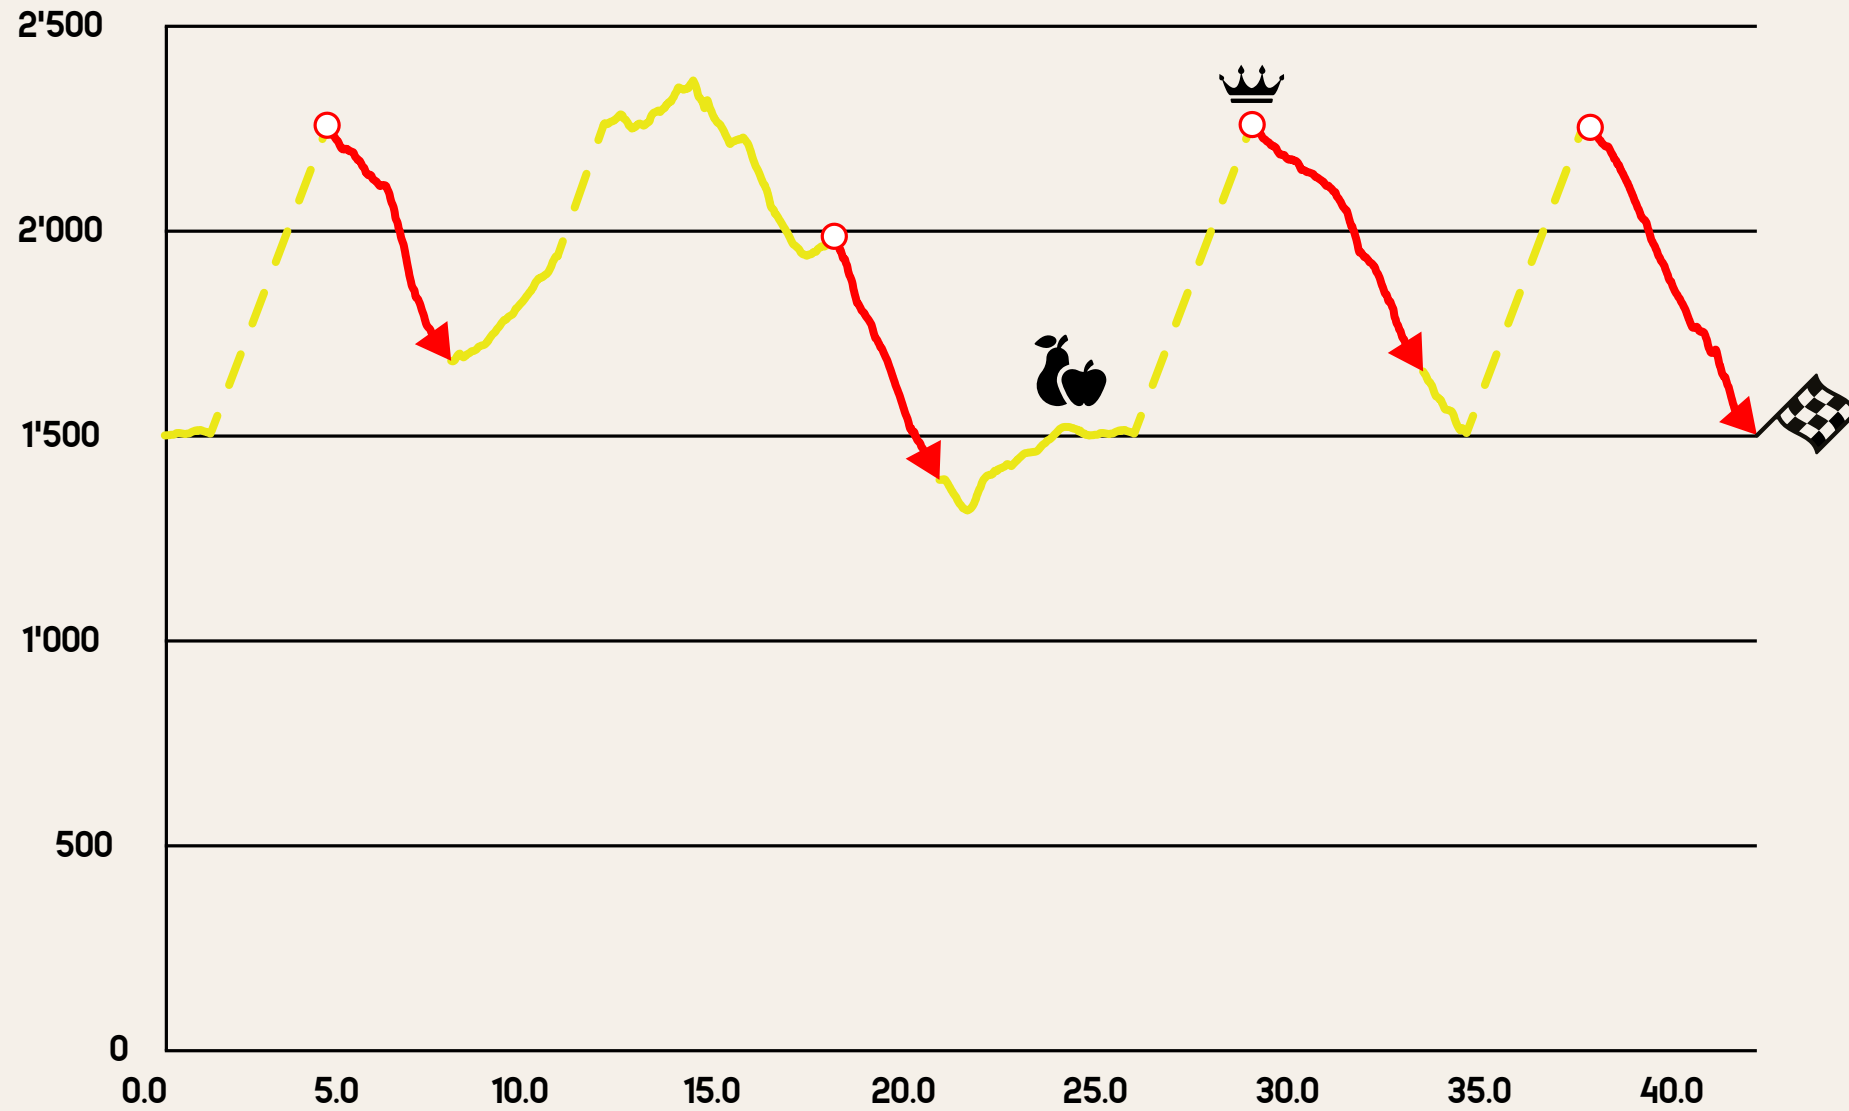

Friday 16. September
Training

Saturday 17 September
EWS100 Race / EWS80 / EWS Pro Stage

Sunday 18. September
EWS Pro Race

CRANS-MONTANA
SWITZERLAND

CRANS MONTANA 
Absolutely

PRO STAGE L'AMOUR TOXIQUE

4.25 KM
- 765 M
+ 19 M

STAGE 2 FRENCH EXIT

2.96 KM
- 564 M
+ 11 M

STAGE 3 COUPER, COUPER

2.70 KM
- 602 M
+ 7 M

STAGE 4 KALTSTART

4.77 KM
- 679 M
+ 19 M

STAGE 5 L'AMOUR TOXIQUE

4.25 KM
- 765 M
+ 19 M

TRANSFERS

17.29 KM
- 822 M
+ 810 M